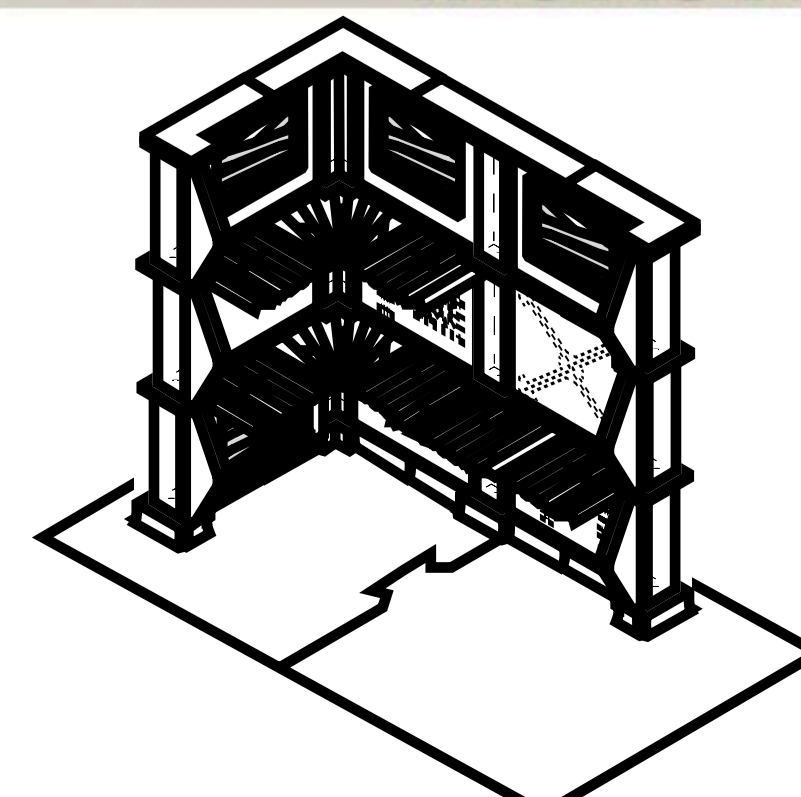

For 2x

or for 1x

Monstera Skin

For 2x

For 1x

Corner / Angle

Top / Couverture