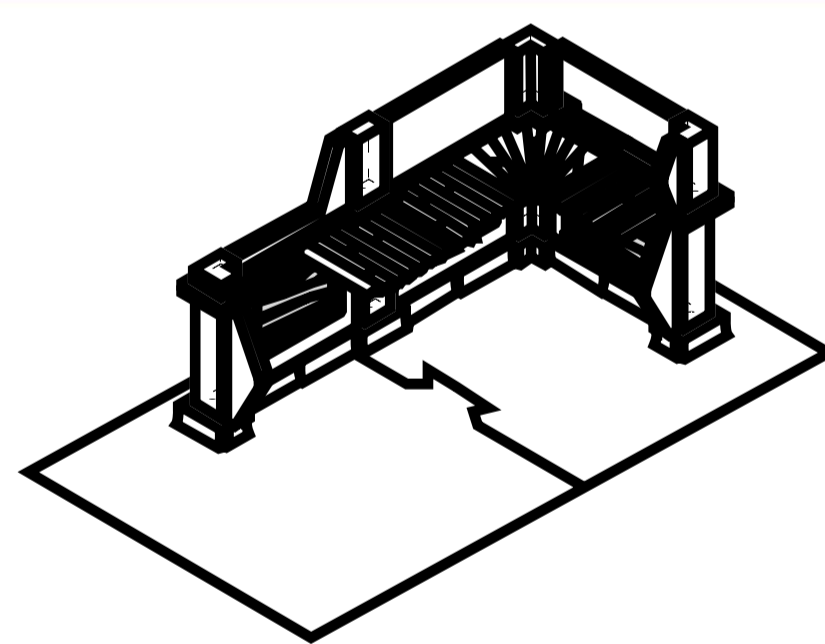

For 2x

or for 1x

Monstera Skin

For 2x

For 1x

Corner / Angle

Top / Couverture