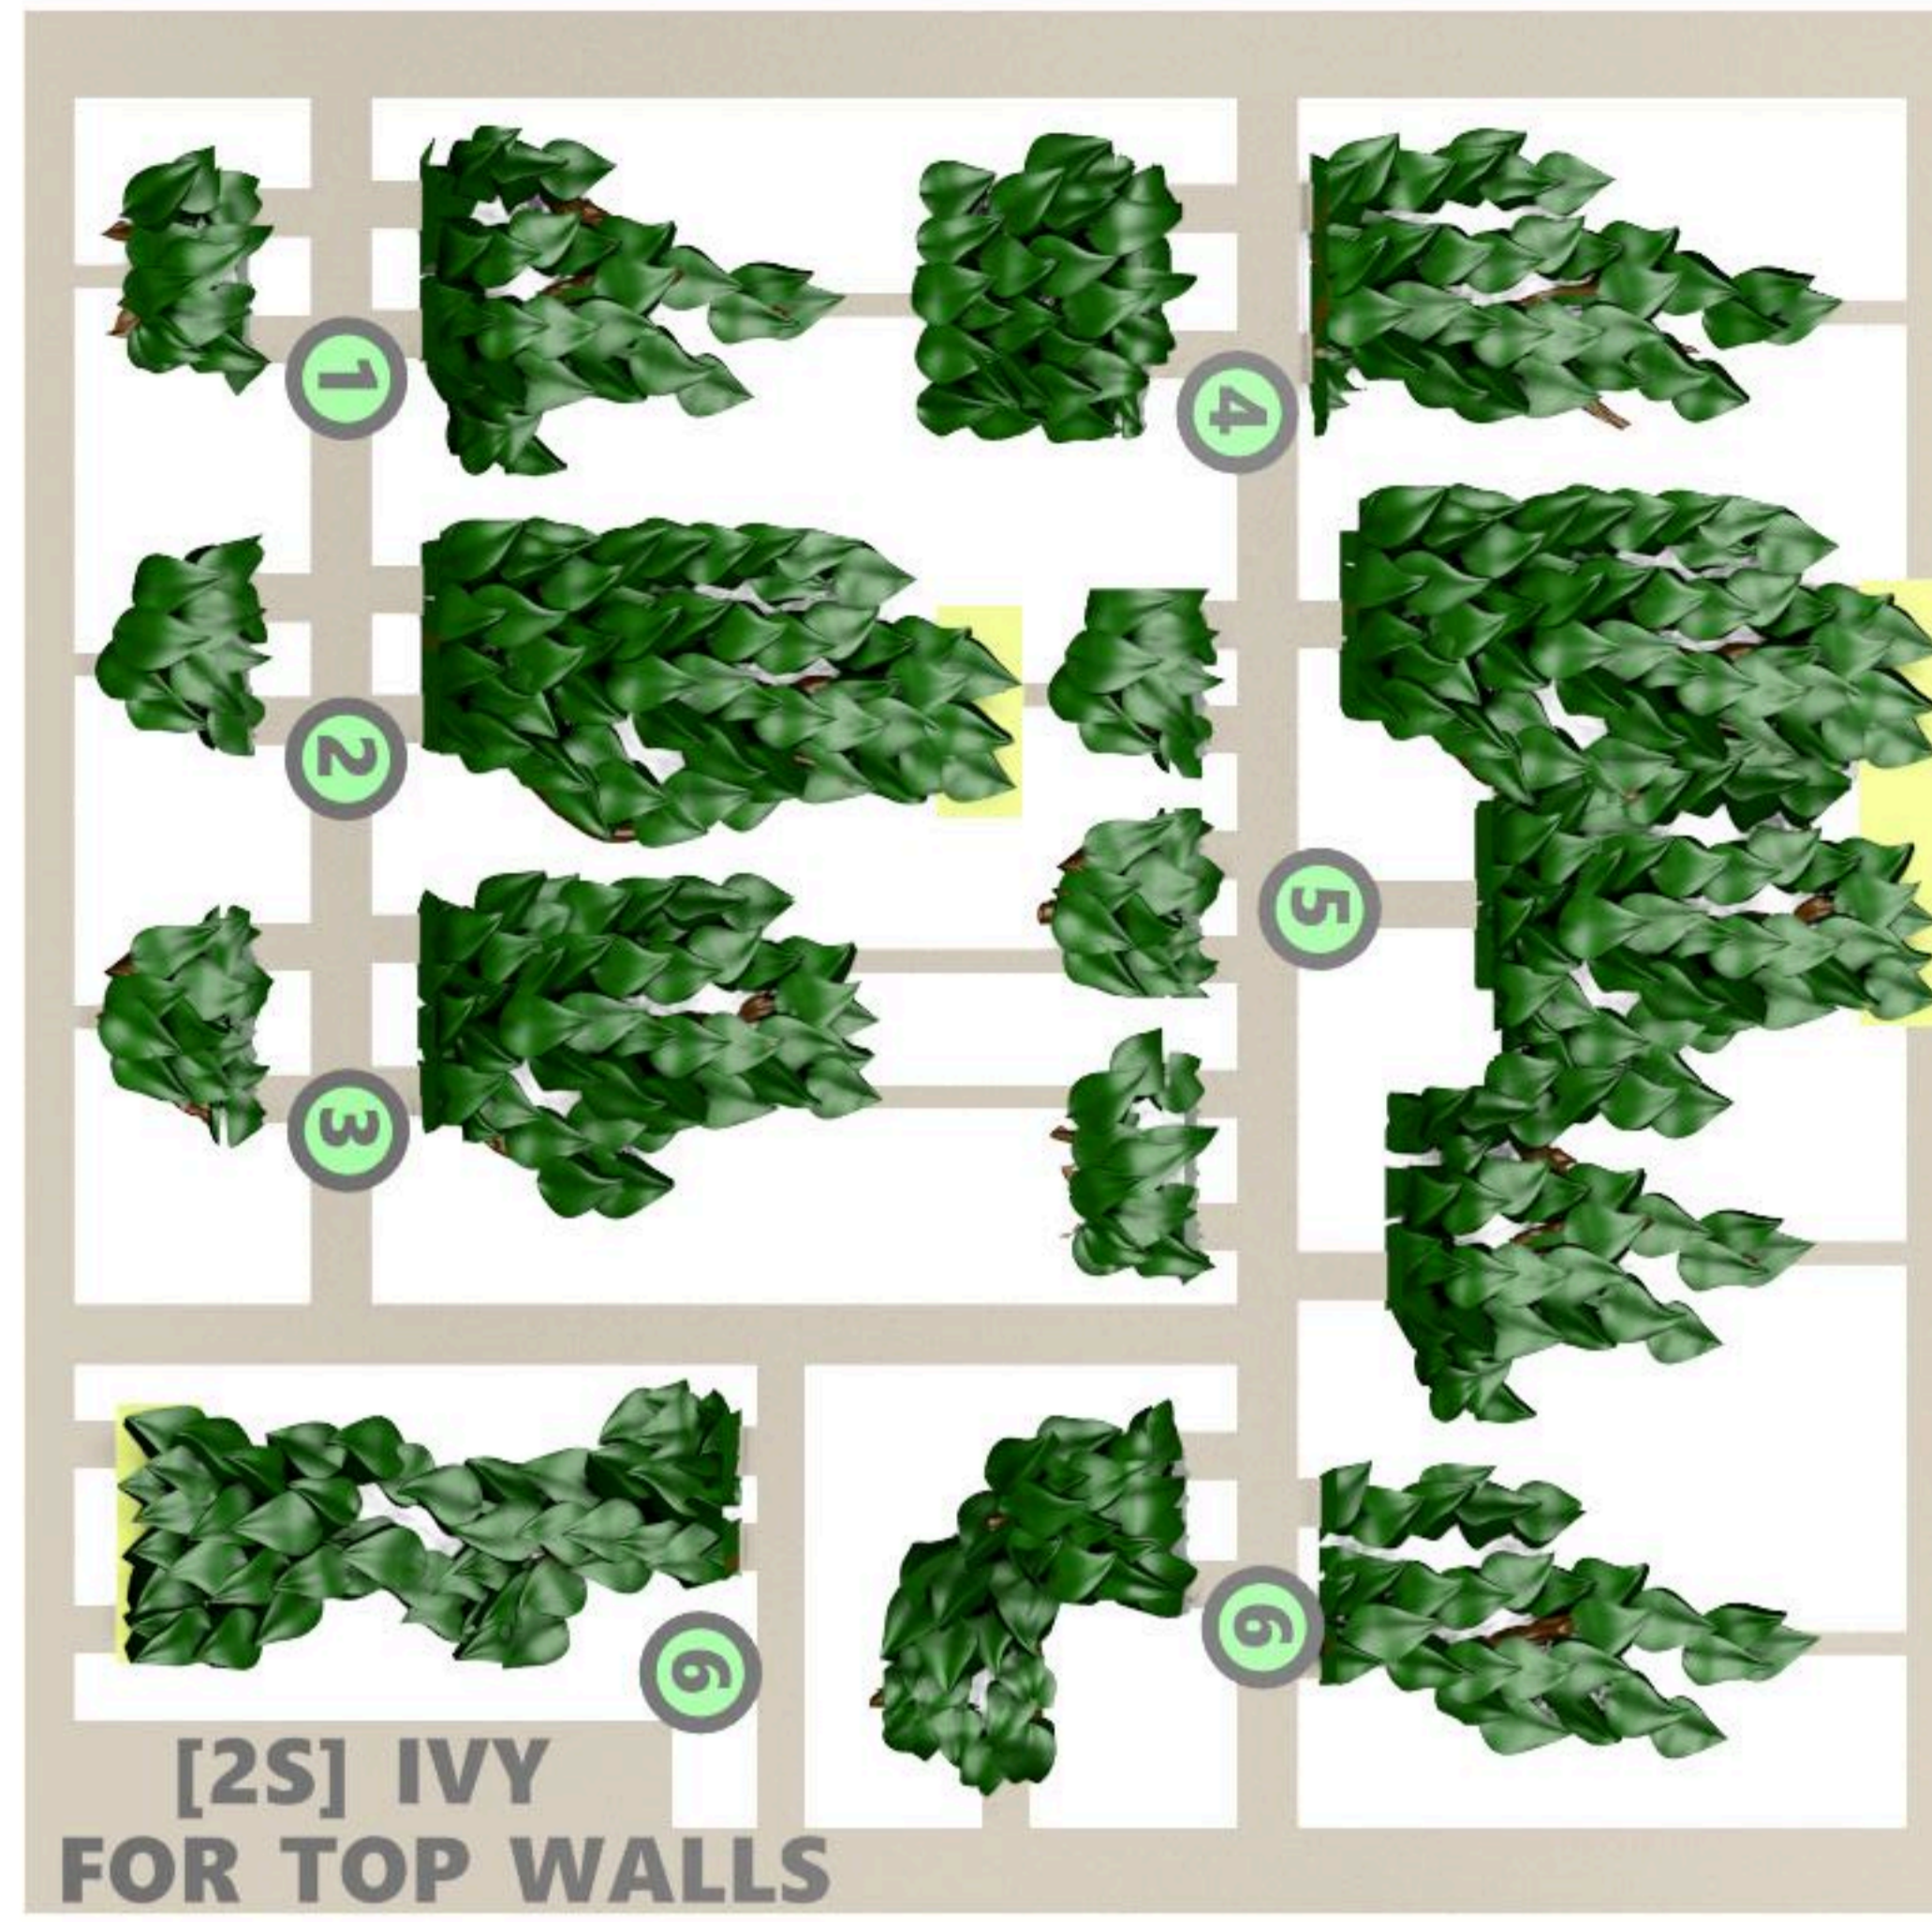

Vegetal skins - Industrial -

Skins végétales - Industriel -

Forest Skin / Ivy

For 2x

or for 1x

For 2x

For 1x

Jungle Skin

For 2x

or for 1x

Monstera Skin

For 2x

For 1x

Corner / Angle

Top / Couverture