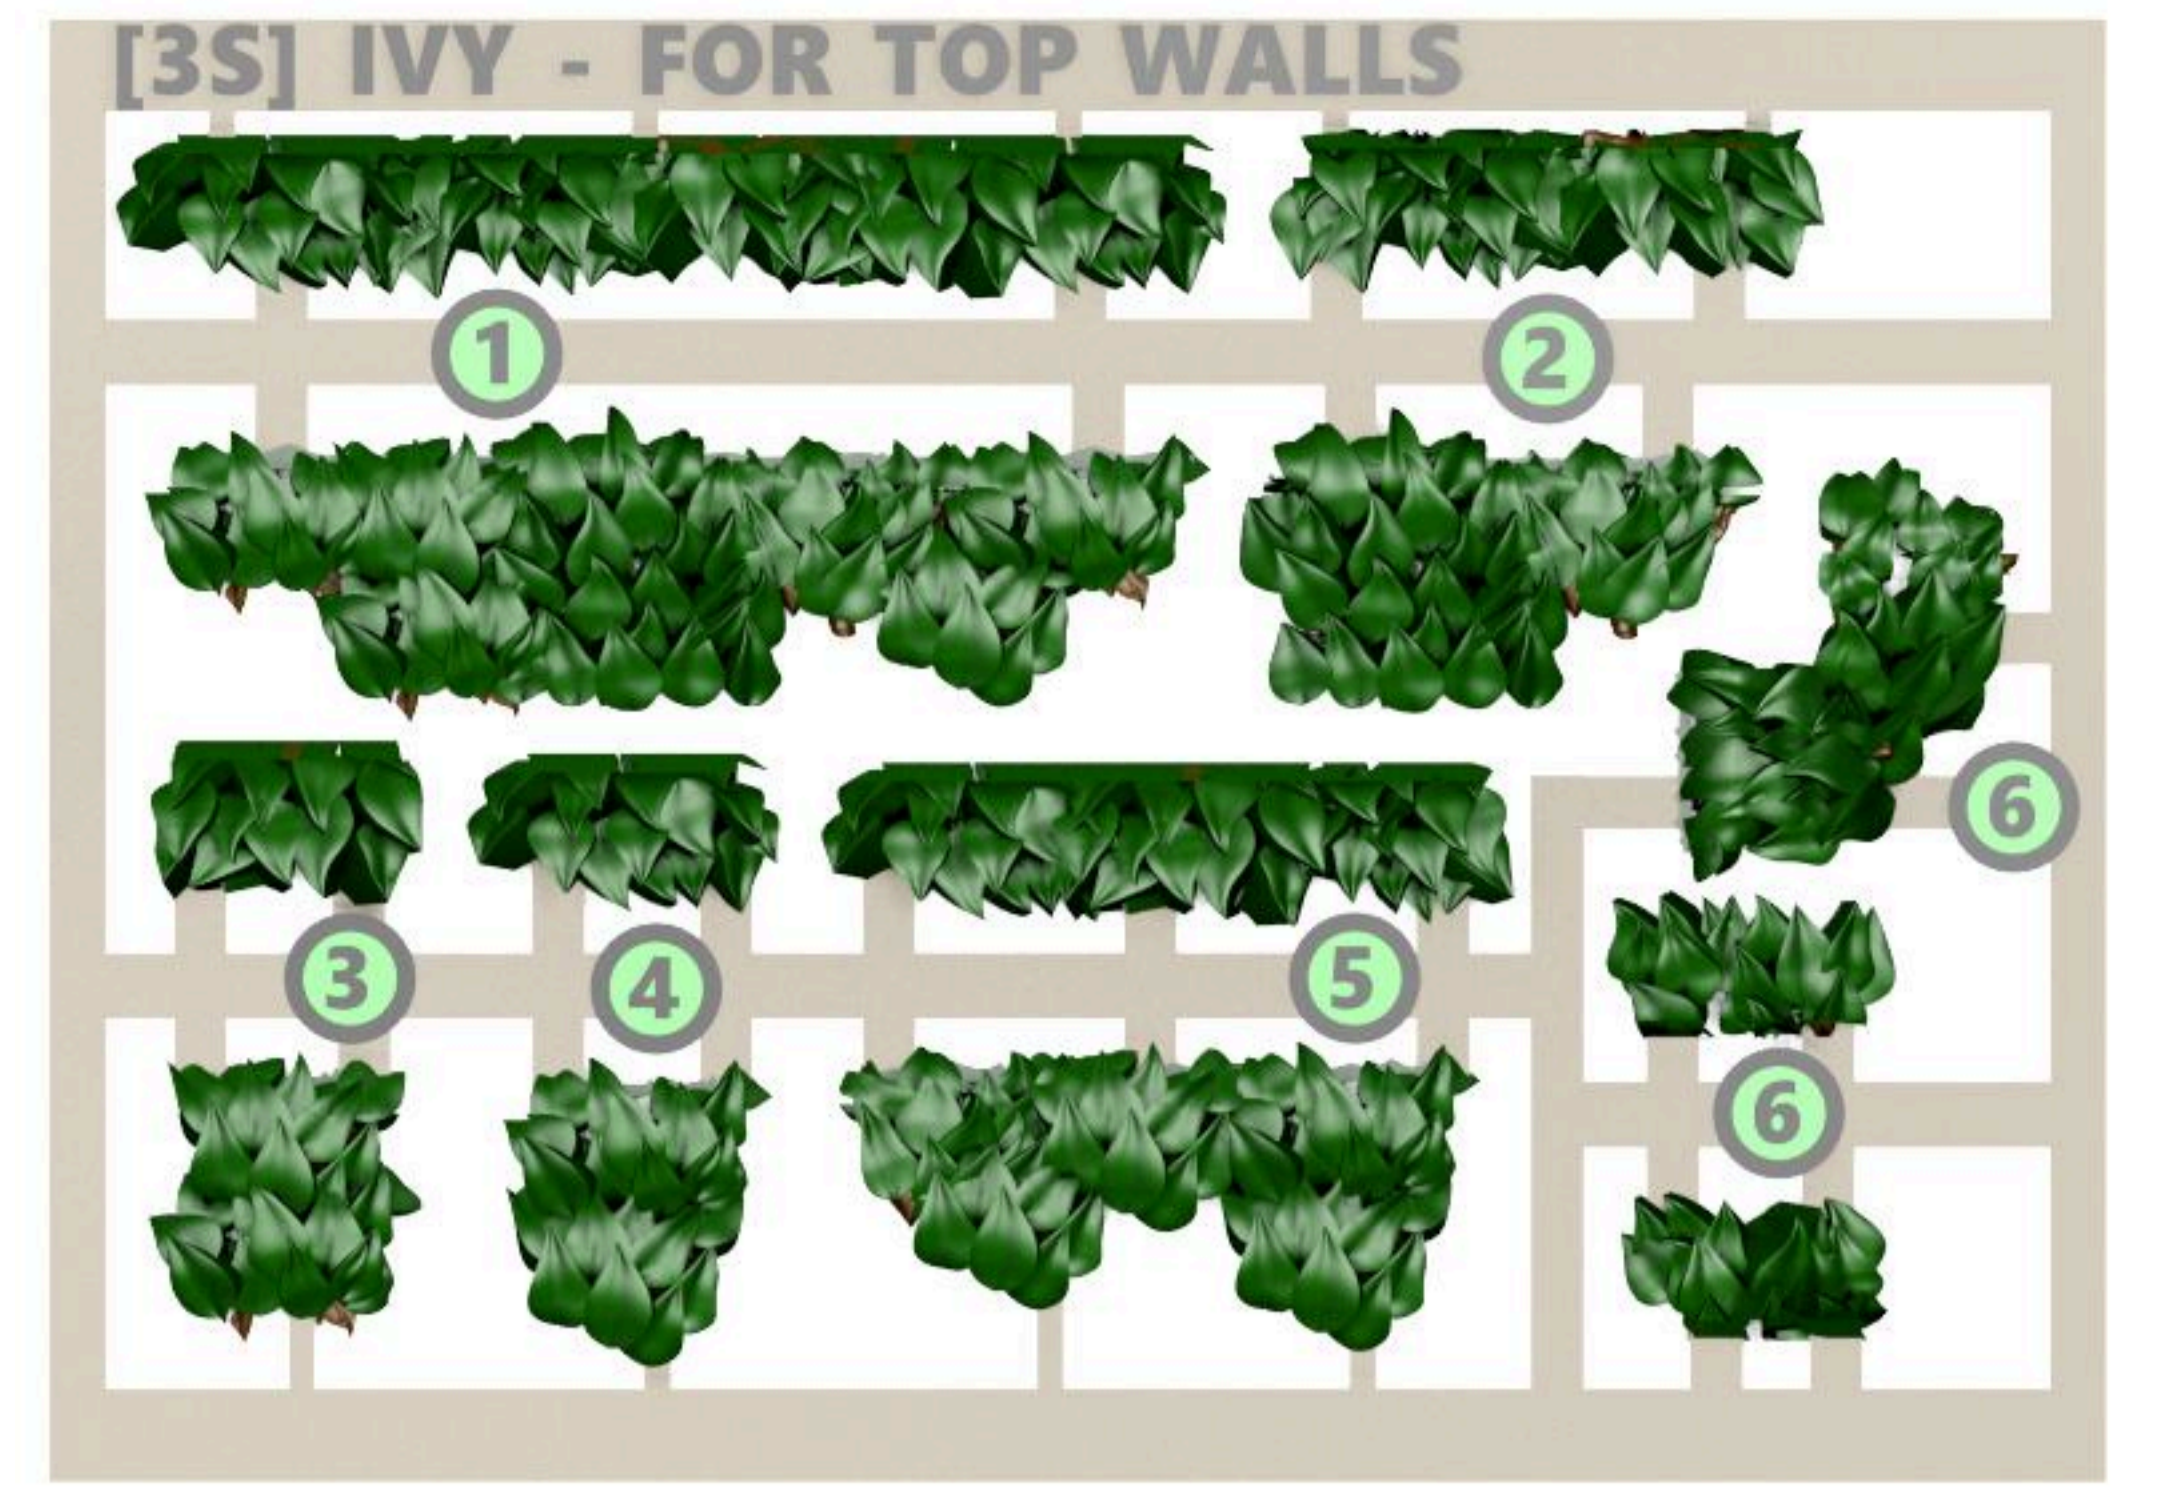

Vegetal skins - Industrial -

Skins végétales - Industriel -

Forest Skin / Ivy

For 2x

or for 1x

For 2x

For 1x

Jungle Skin

For 2x

or for 1x

Monstera Skin

For 2x

For 1x

Corner / Angle

Top / Couverture