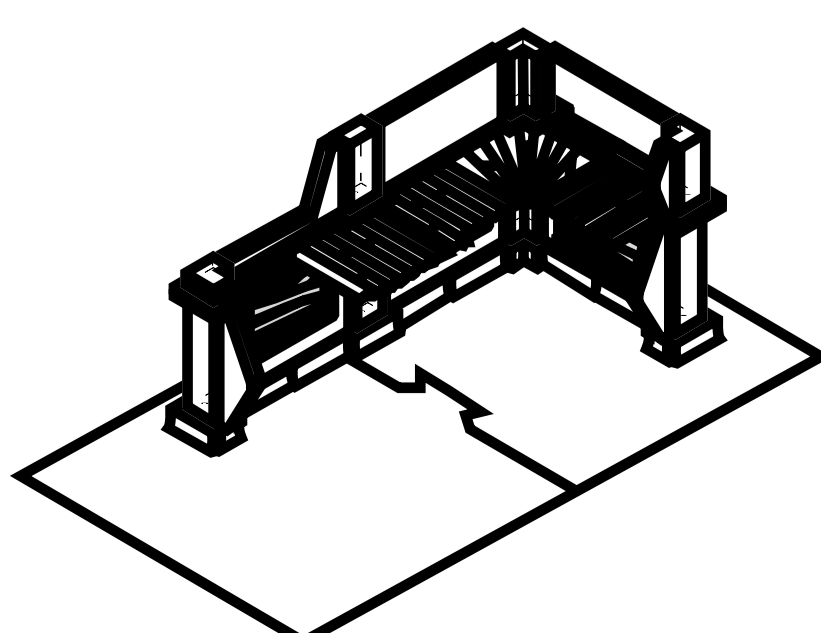

For 2x

or for 1x

Monstera Skin

For 2x

For 1x

Corner / Angle

Top / Couverture