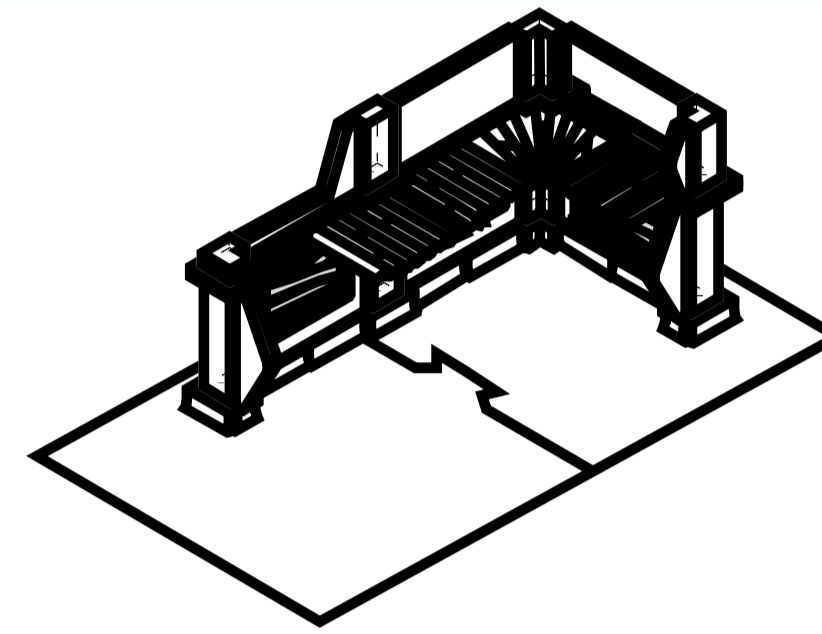

Forest Skin / Ivy

For 2x

or for 1x

For 2x

For 1x

Jungle Skin

For 2x

or for 1x

Monstera Skin

For 2x

For 1x